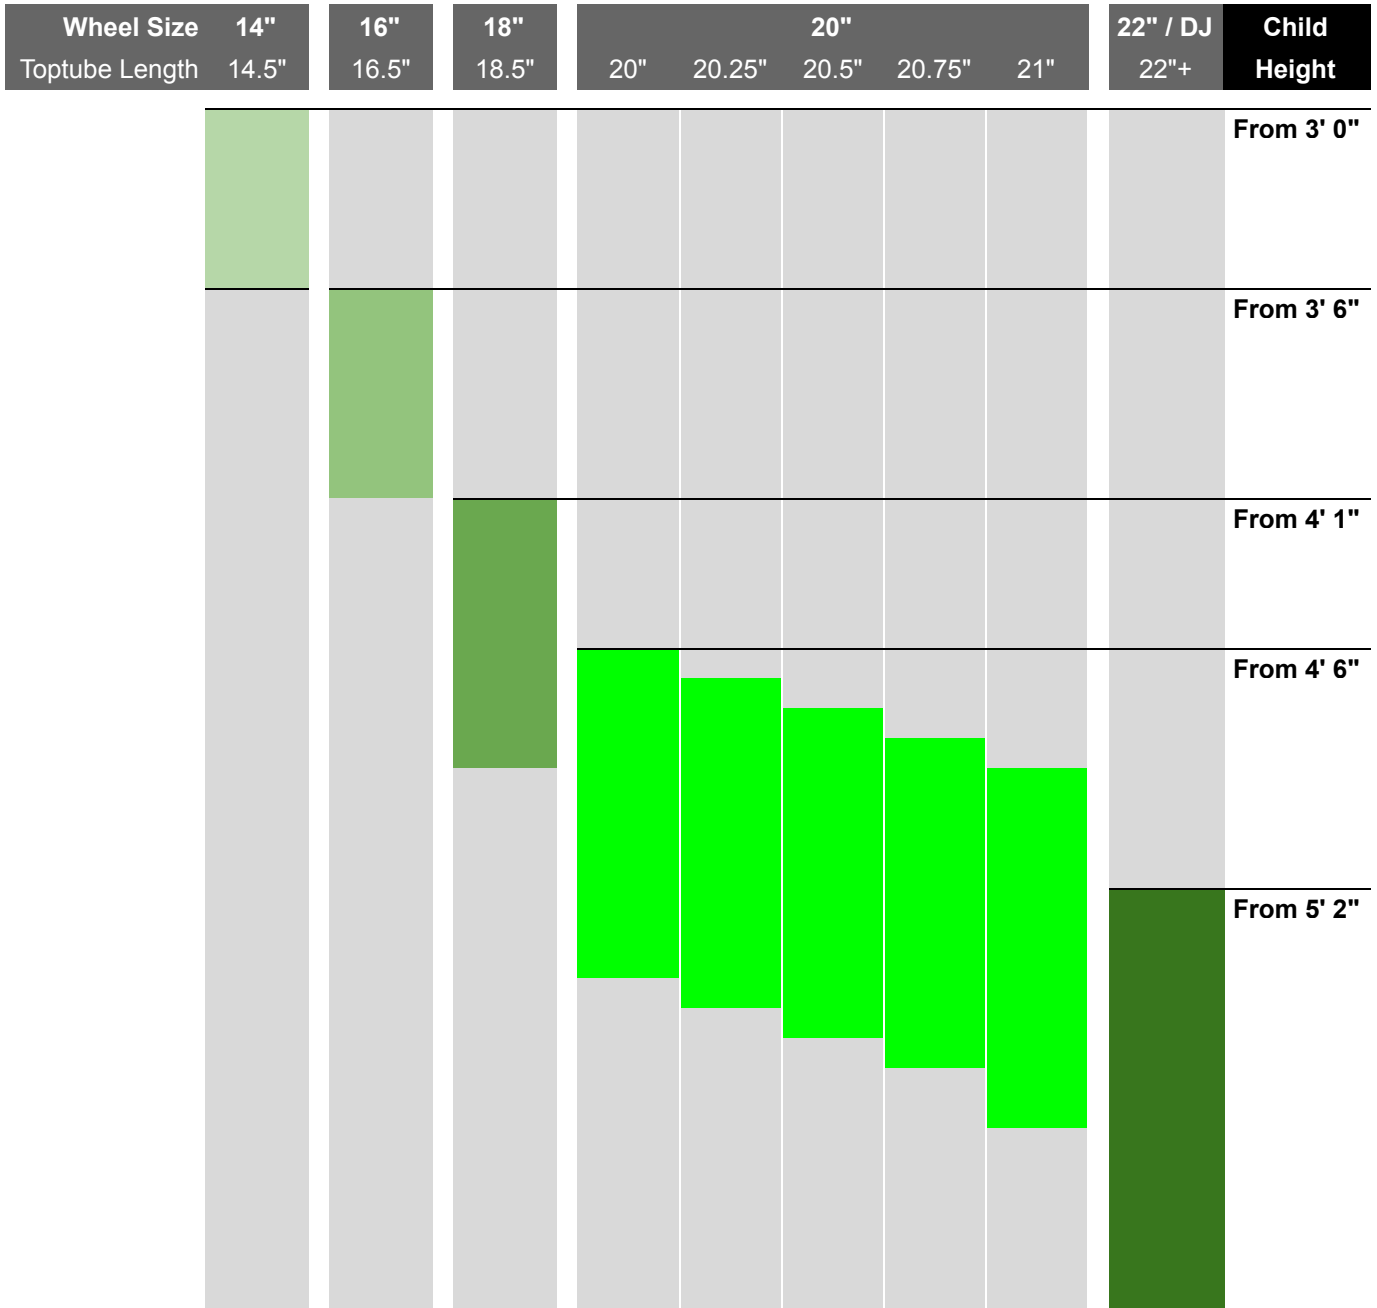

BIKE SIZING CHART

LumberyardMTB.com